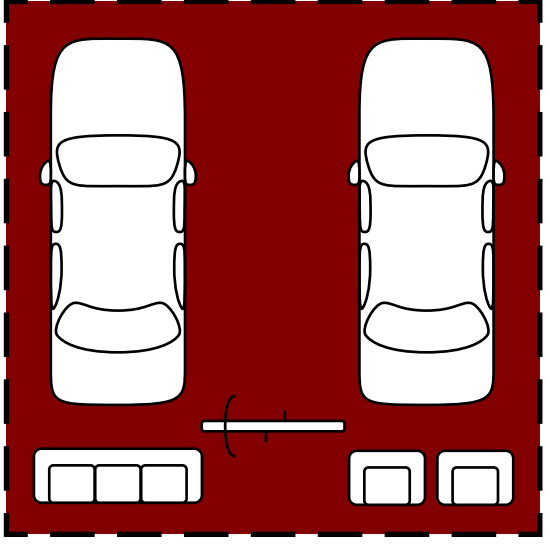

Appleton Airport Mini

10' x 20'
\$90

10' x 40'
\$170

11.5' x 25'
\$110

11.5' x 30'
\$130

11.5' x 50'
\$210

11.5' x 60'
\$250

16' x 45'
\$230

16' x 60'
\$260

16' x 90'
\$450

20' x 20'
\$170

23' x 25'
\$210

23' x 30'
\$250

23' x 60'
\$460

32' x 45'
\$450

32' x 60'
\$500

32' x 90'
\$880